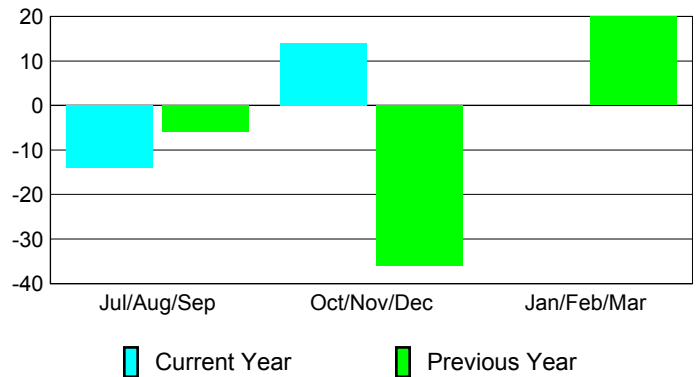

Gender Comparison 2012-2013

Jul/Aug/Sep

Oct/Nov/Dec

Jan/Feb/Mar

Male

Female